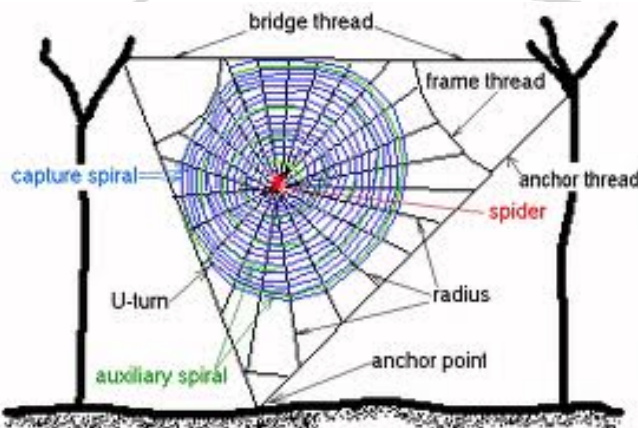

Frolic with naturalist Margaret Lidkea of the Friends of Uplands Park, through the rocky meadows of Uplands Park, finding spider webs

of different shapes and maybe their builders. Discover local spiders, their habits and which ones can bite people. Play spider games and make your own arachnid to take home. Suitable for all ages. Donations appreciated.